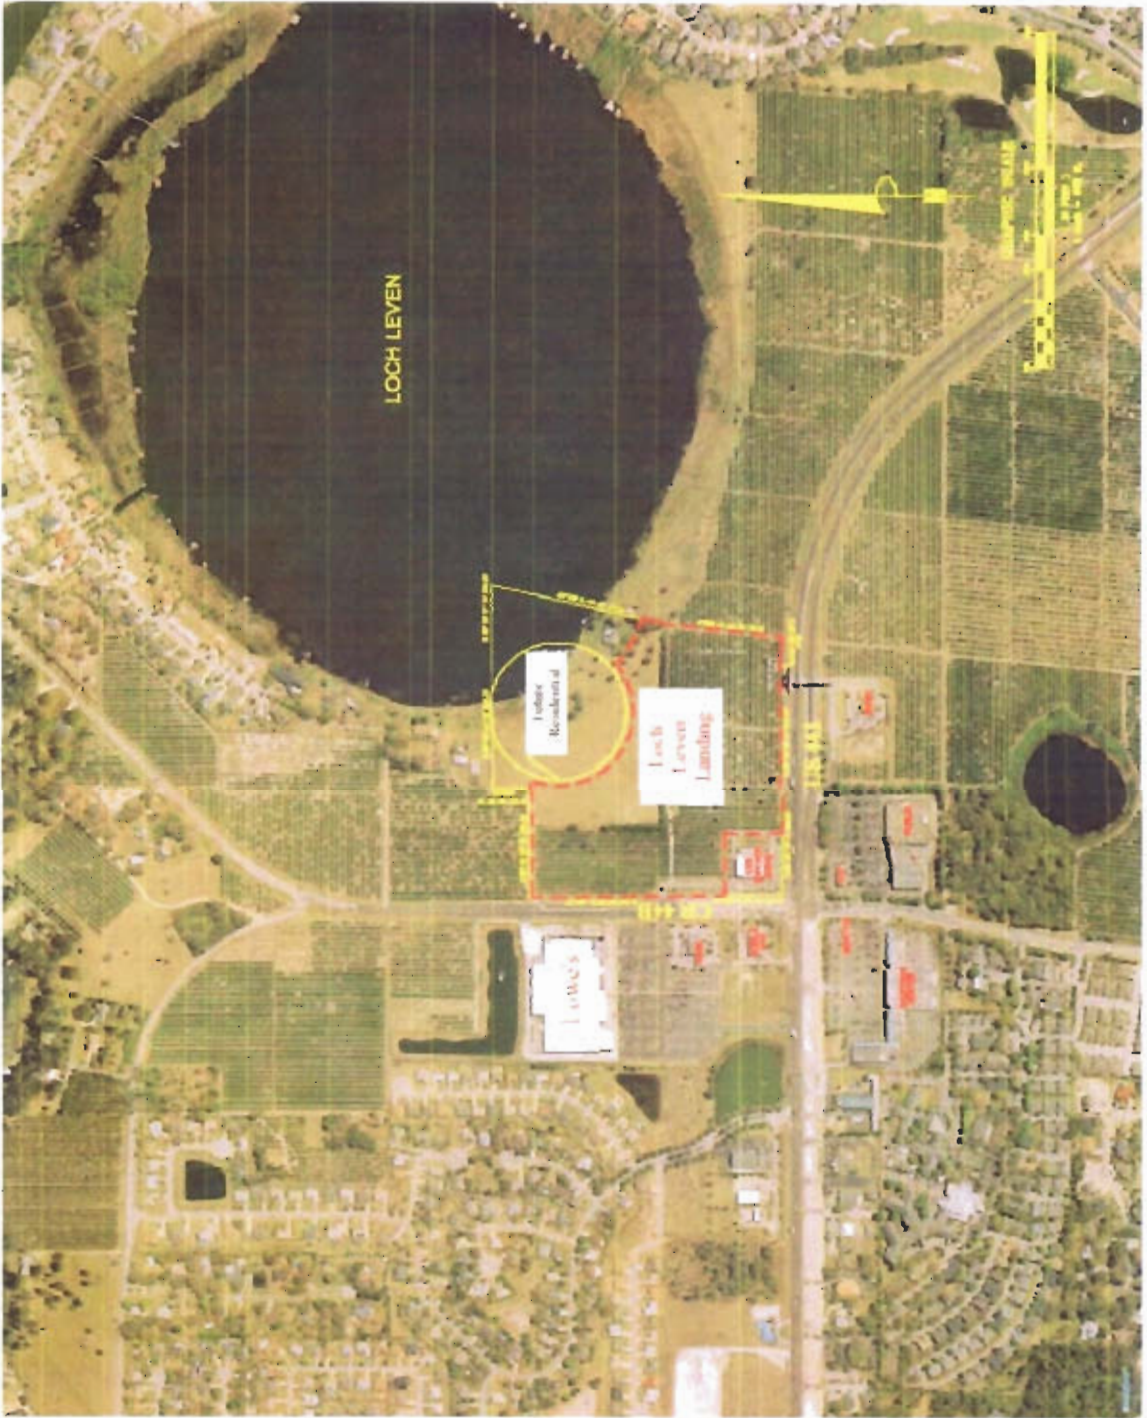

Loch Leven Landing

Mount Dora, FL (Lake County)

1400 SF
35+ UNN
Spring 09

120,000 SF Mixed Use

Grocery Anchored Shopping Center

Now Leasing Retail Space and Outparcels

For Information Contact:

Location:	NEC of Hwy 441 & SR 44 Mount Dora, FL (Lake County)
Land:	28+/- acres with 1,300' frontage on Hwy 441 and 1,300' frontage on SR 44
GLA:	120,000 SF of Retail and 6 Outparcels
Uses:	Retail / Restaurant / Fast Food / Bank / Office / Medical
Zoning:	PUD, City of Mount Dora
Delivery:	Spring 2009

CONCEPT PLAN

COMMERCIAL CONCEPT
PLAN MT. DORA
US 44/CR 44B

PREPARED FOR
MORSE PROPERTIES

KELLY,
COLLINS &
GENTRY, INC.

RI/RO

RI/RO/LI

1000' from west prop line

SR 44