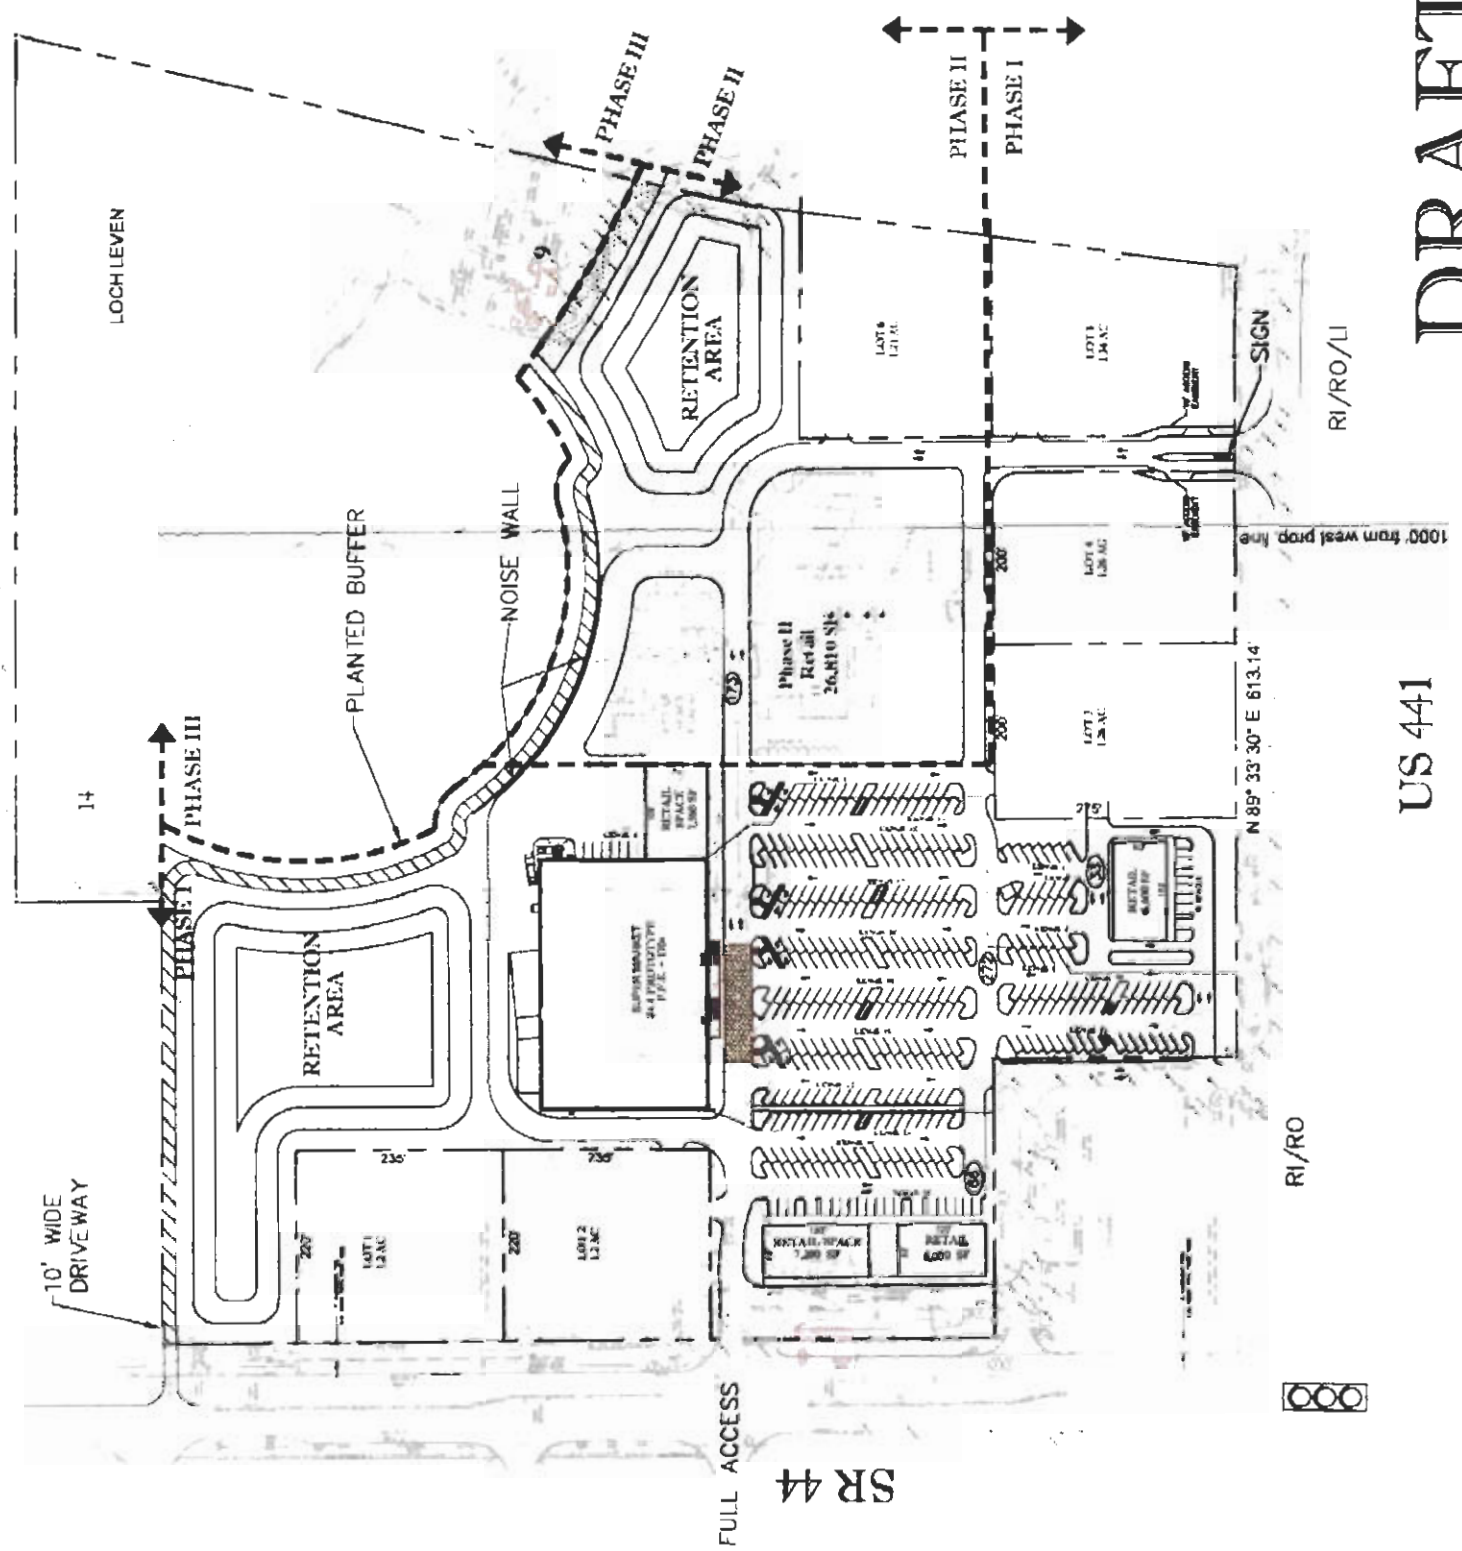

DRAFT

US 44I

CONCEPT PLAN

COMMERCIAL CONCEPT
PLAN MT. DORA
US 44/CR 44B

PREPARED FOR
MORSE PROPERTIES

KELLY,
COLLINS &
GENTRY, INC.

RI/RO

RI/RO/LI

1000' from west prop line

SR 44