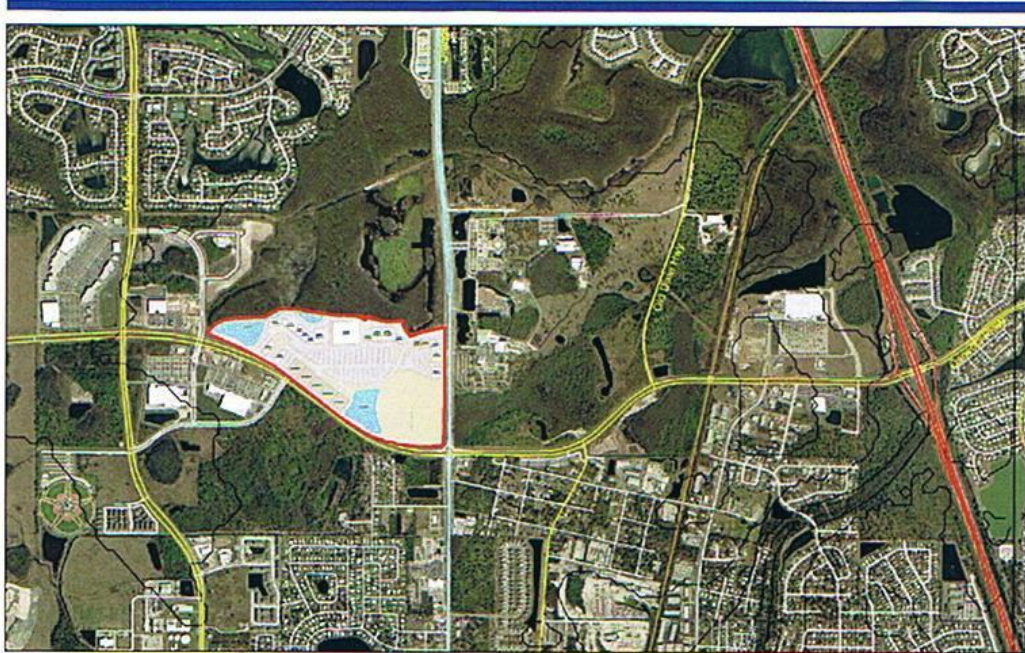

# Osceola Landing

Kissimmee (Osceola County) | FL

**LOCATION:** Intersection of Orange Blossom Trail and Osceola Pky. — Kissimmee (Osceola County), FL

## MARKET OVERVIEW

- Located south of Orlando in northern Osceola County
- Over 1,000,000 square feet of retail existing or under construction nearby on Osceola Parkway
- Osceola County experiencing the greatest increase in home sales in the Orlando MSA
- Site will have frontage and signalized access from both Osceola Parkway and Orange Blossom Trail

## FEATURES

Center:

480,000 sf

Anchors:

Department store, mid-boxes

Outparcels:

Available on both Osceola Pky.  
and Orange Blossom Trail

Opening: