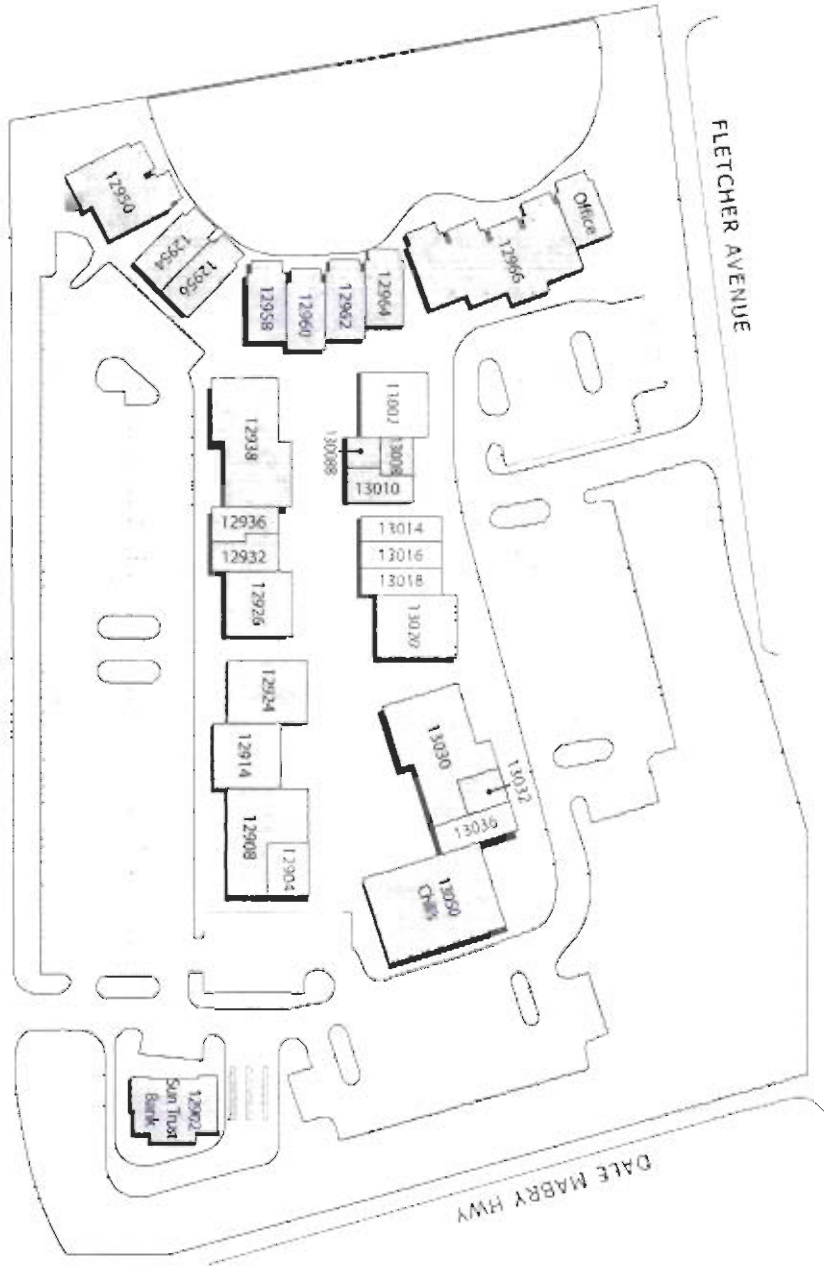

EXHIBIT "B" - THE CASCADES SHOPPING CENTER

The Cascades Tampa, Florida

The Cascades Shopping Center  
 12902-13050 N Dale Mabry Hwy  
 Tampa, Florida 33618

BAV # TENANT

S.F.

12902	San Trust Bank	4,300
12904	Available	1,250
12908	Wanda City Pizza	3,550
12914	CenterStage Dance Academy	2,500
12924	Carrollwood Blackbelt Academy	3,000
12926	Linden Galleries	2,500
12932	Dolce Milano	1,250
12936	Carrollwood Massage Therapy	1,250
12938	Sgt. Spillers Comedy Club	5,300
12950	Spain Veterinary	3,000
12954	Souart, Title of Jamaica	1,500
12956	Florida Rehabilitation Network	1,500
12958	HJB & Associates	1,500
12962	Catering By Design	2,500
12964	DIG Procreation Equip	1,500
12966	Personal Health Sacs of Tampa	1,500
Office	Thomas J Shannon	1,500
13002	Catford By Design	2,500
13008	Sudy's Beauty Center	750
13008B	Buety's Place	500
13010	CenterStage Dance Academy	1,250
13014	Capri Leasing	1,200
13016	McMurry's Cleaners	1,200
13018	Academic Center	1,200
13020	Book Swap of Carrollwood	3,000
13030	Arthur Rutherford Homes	4,615
13032	Level Sports	750
13036	Available	1,800
13050	CHDO Condo Bar	5,972
TOTAL Square Feet:		71,172

# Cascades Shopping Center Tampa, FL

TOTAL Project GLA:

Total Occupied  
Total Available

Leasing Agent

Property Manager

129202

129204

**SITE PLAN**

PHOTOGRAPHS

AERIALS

STREET MAPS

INTERACTIVE MAPS

View in New Window

**129202** Avail

Bay Title

12902 Sun

**12904** Avail

12908 Wind

12914 Cen

12924 Carr

12926 Linc

12932 Dolc

12936 Carr

12938 Side