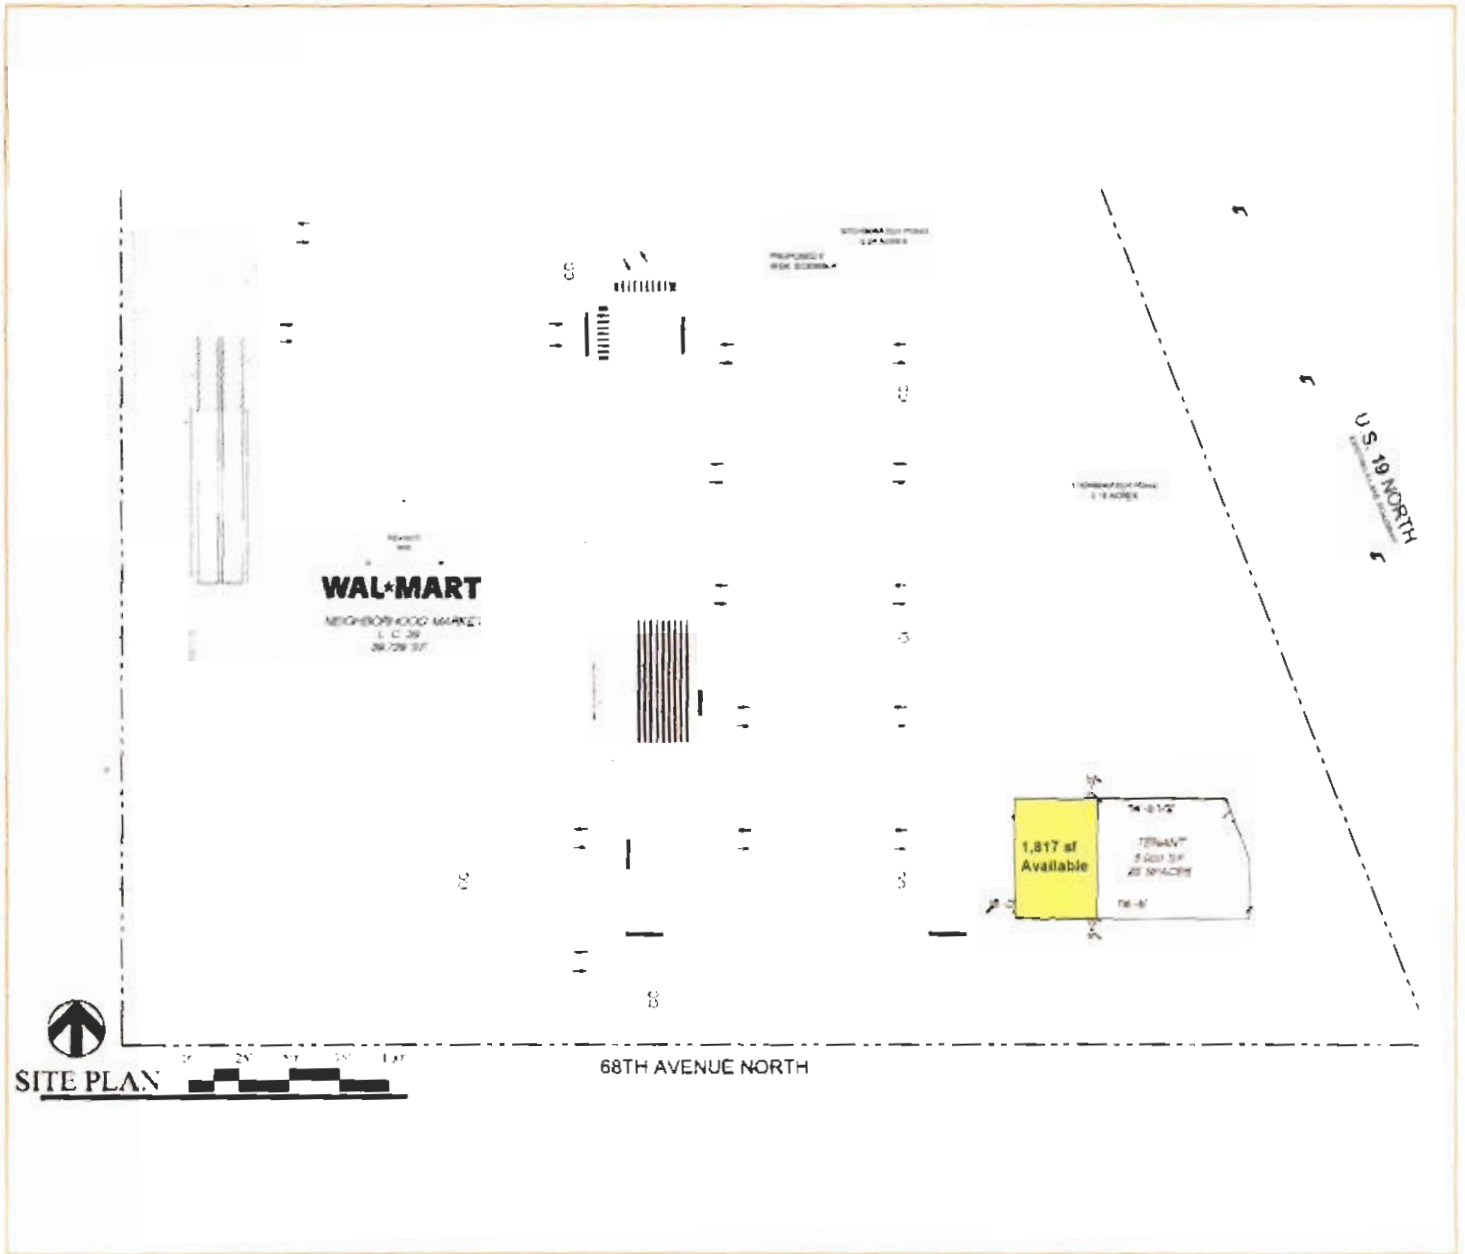

Wal-Mart Neighborhood Market Center

DEMOGRAPHICS*	3-Miles	5-Miles	7-Miles
Population	122,637	291,793	445,857
Avg. HH Income	$42,688	$49,591	$50,139
Daytime Population	58,326	164,389	246,852