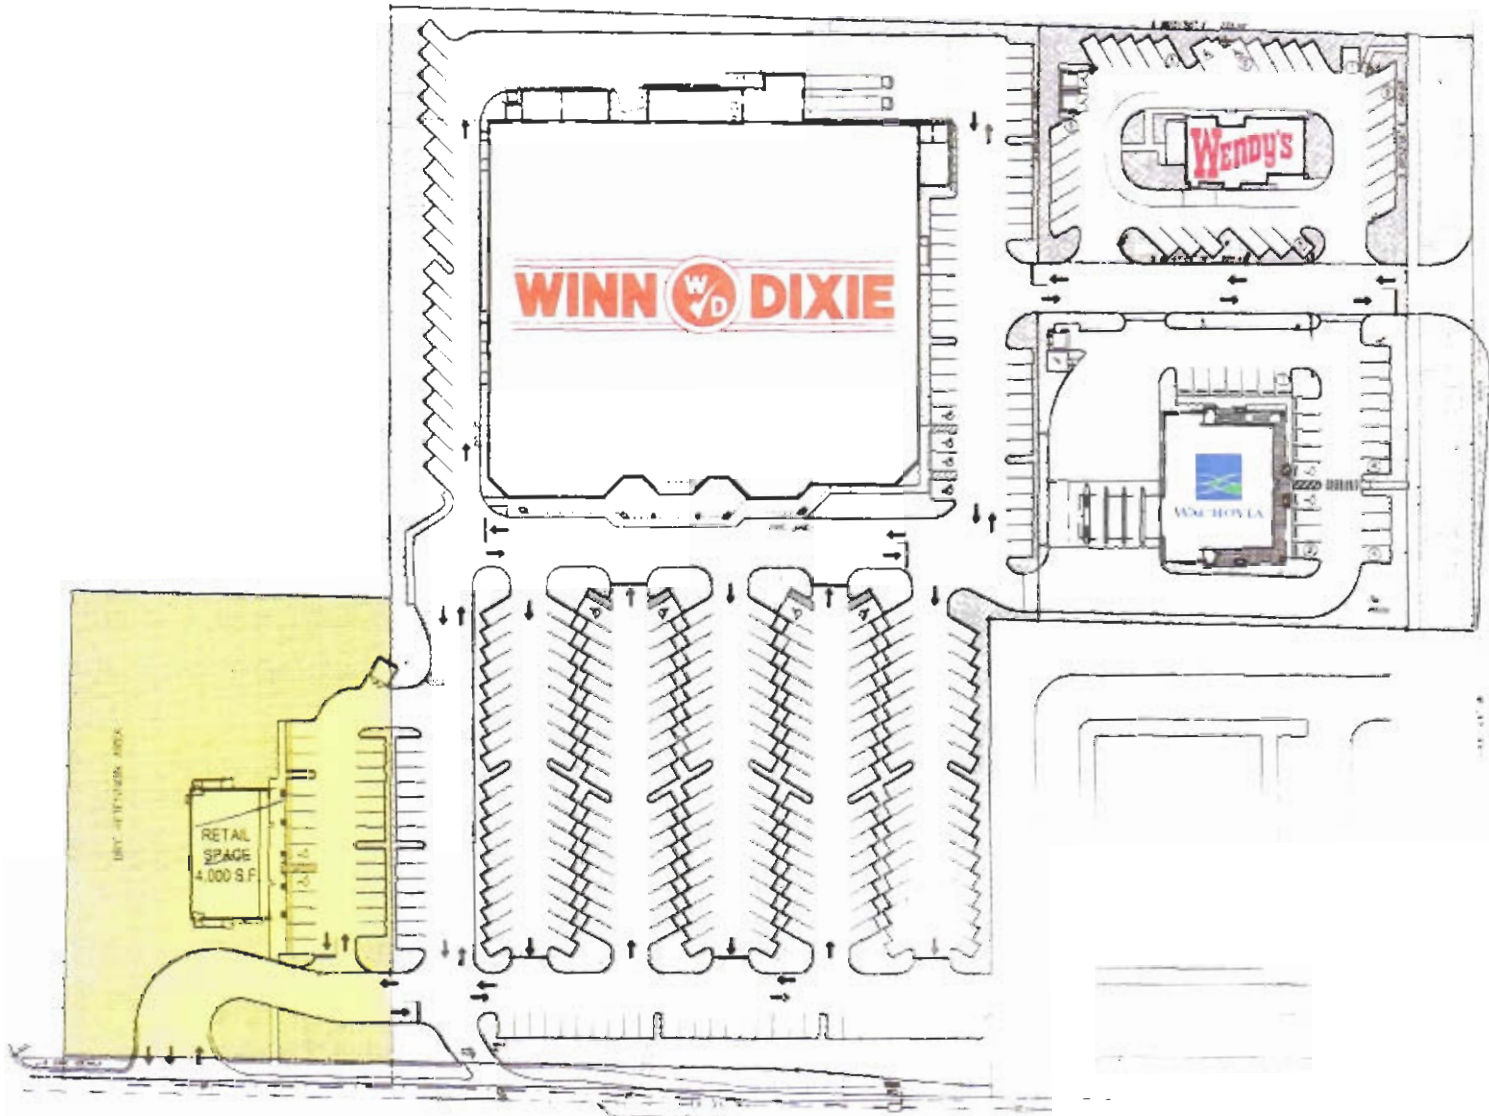

McNab
Plaza

Tamarac,
FL

Project Highlights

- Last available outparcel in development
- Located at busy intersection of University Drive and McNab Road
- Largest Winn-Dixie Marketplace in Dade/Broward County—61,163 sf

Neighboring Tenants Include:

McNab Plaza	1mi.	3mi.	5mi.
Population	18,788	169,579	432,914
Median Age	44.0	40.0	38.0
Avg. HH Income	\$44,607	\$52,250	\$51,683

McNab Plaza

0107 MS

Results 1-10 of about 5,319 for Chinese restaurant near N University Dr & W McNab Rd, Fort Lauderdale, FL 33321

Save trees. Go green. Download Google Maps for your phone. Text maps to 466453

- A. China Doll **Restaurant Inc**
8511 W McNab Rd, Tamarac, FL
(954) 726-0380 - 0.8 mi W
- B. New China **Restaurant**
7001 N Pine Island Rd, Tamarac, FL
(954) 720-8899 - 1.0 mi W
- C. Asahi Japanese **Chinese Restaurant**
8152 W McNab Rd, North Lauderdale, FL
(954) 720-9088 - 1 review - 0.9 mi E
- D. Dragon Spring **Restaurant**
7451 NW 57th St, Lauderdale, FL
(954) 722-3535 - 0.9 mi S
- E. China Sky
7748 W Commercial Blvd, Lauderdale, FL
(954) 572-2868 - 1.0 mi S
- F. Sunflower **Chinese Kitchen**
8005 Kimberly Blvd, North Lauderdale, FL
(954) 721-3330 - 1.2 mi NE
- G. Pagoda **Chinese Restaurant**
8263 N Pine Island Rd, Tamarac, FL
(954) 722-8712 - 1.6 mi NW
- H. Asahi **Chinese & Japanese Restaurant**
9240 W Commercial Blvd, Sunrise, FL
(954) 572-2699 - 1.7 mi SW
- I. China Wok
7234 W McNab Rd, North Lauderdale, FL
(954) 718-2620 - 1 review - 1.9 mi E
- J. **Chinese Kitchen**
4381 N University Dr, Sunrise, FL
(954) 742-0011 - 2.0 mi S